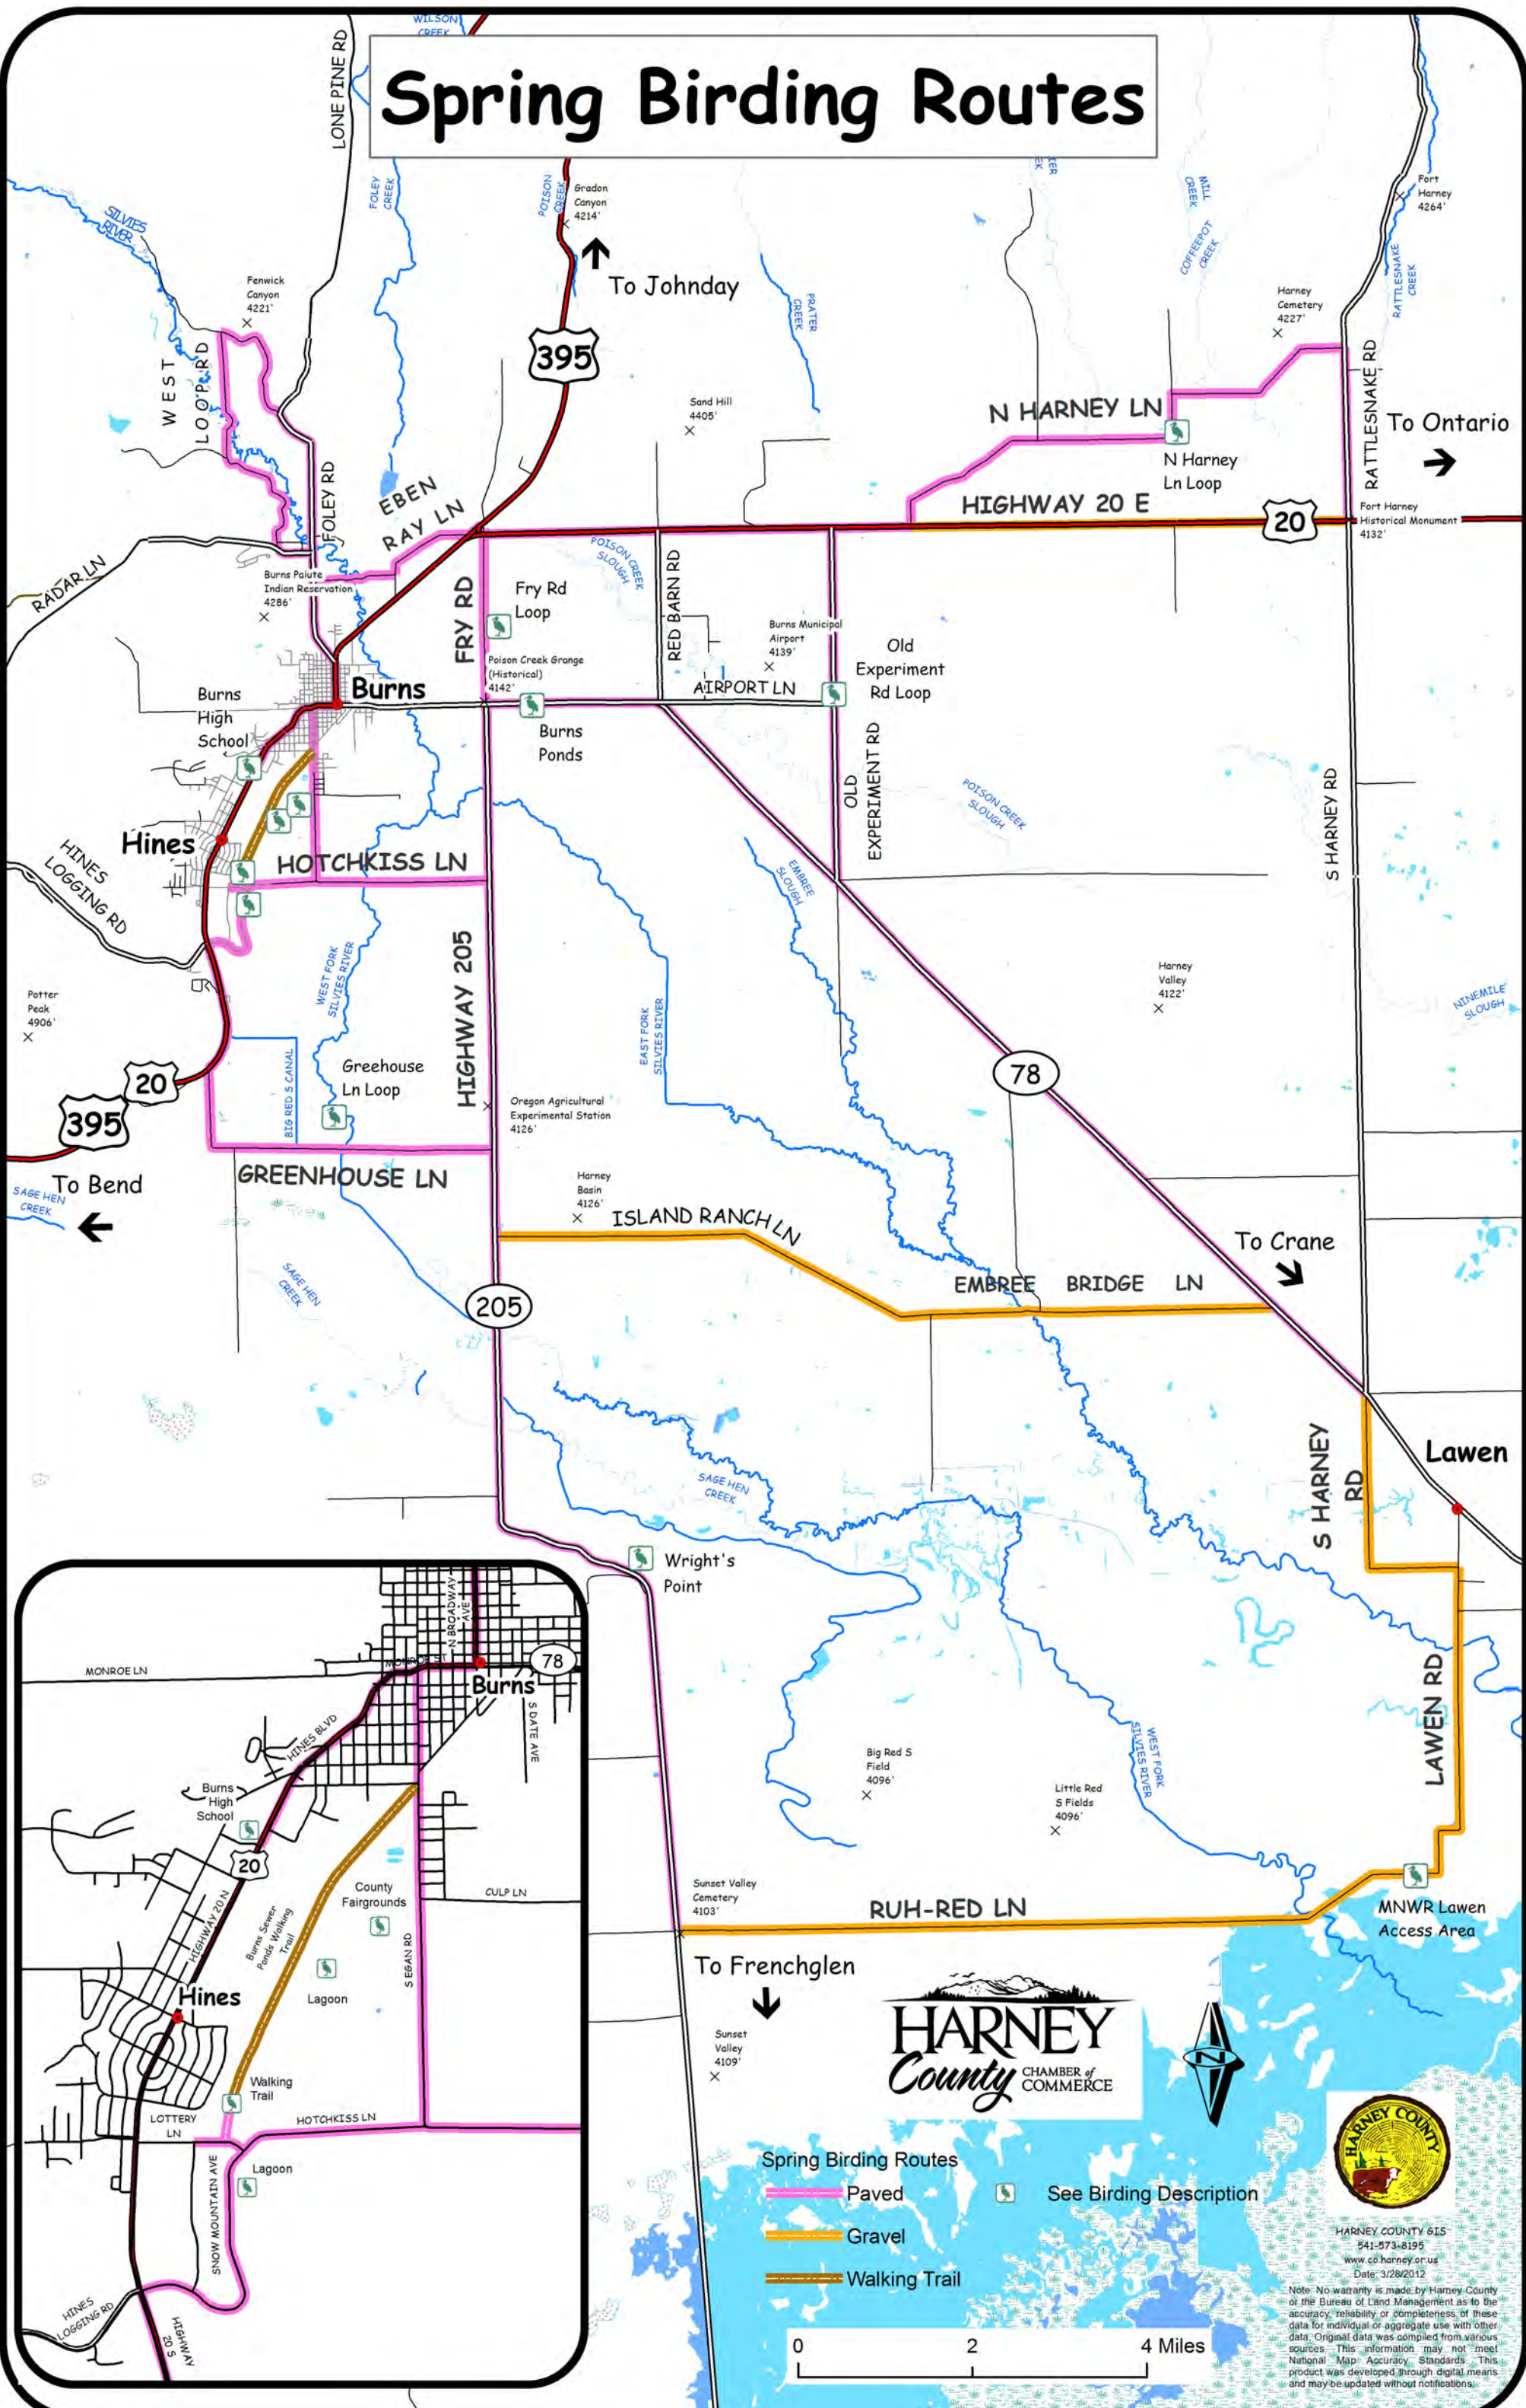

Spring Birding Routes

HARNEY
County
CHAMBER of
COMMERCE

HARNEY COUNTY GIS
541-573-8195
www.co.harney.or.us
Date: 3/28/2012

- Spring Birding Routes
- Paved
- Gravel
- Walking Trail
- See Birding Description

0 2 4 Miles